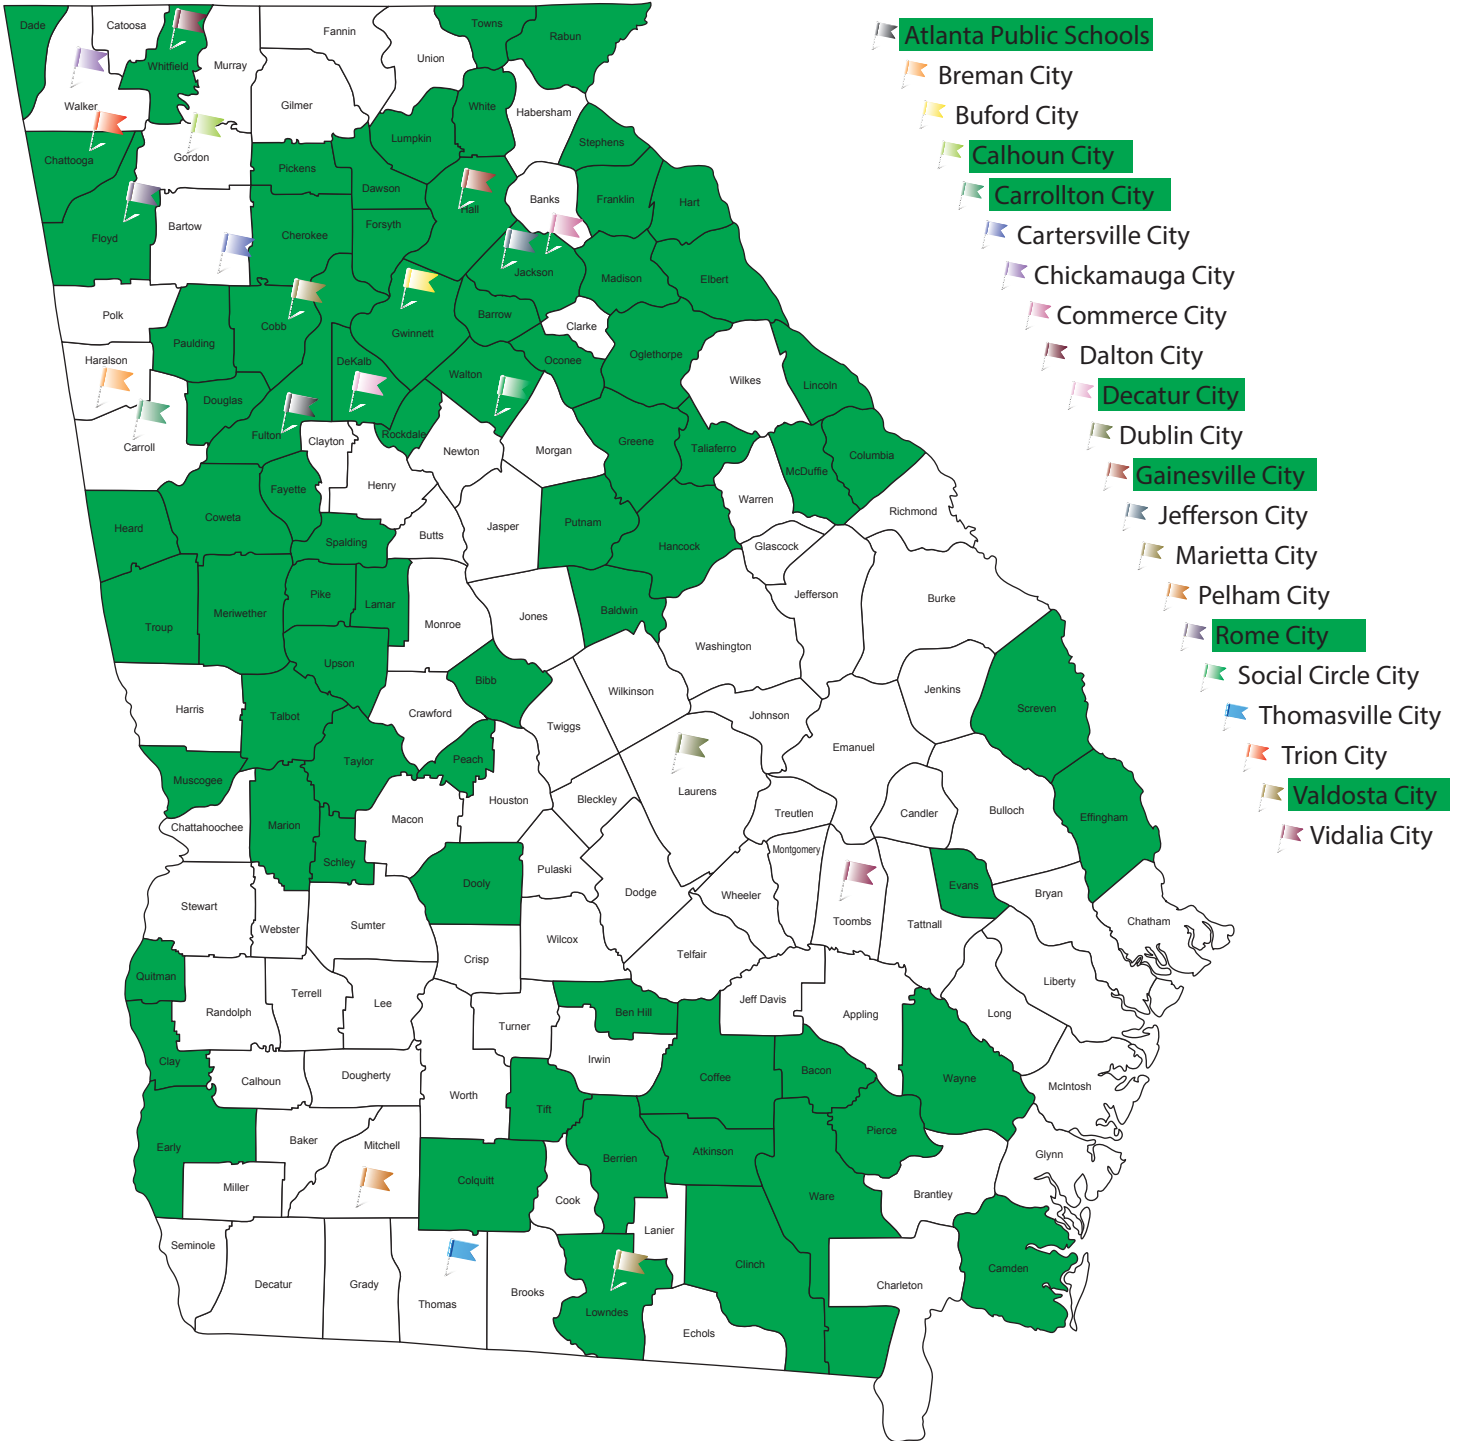

2018 Georgia A4LE, Inc. Summer Conference Participation (at the Lodge and Spa at Callaway Gardens)