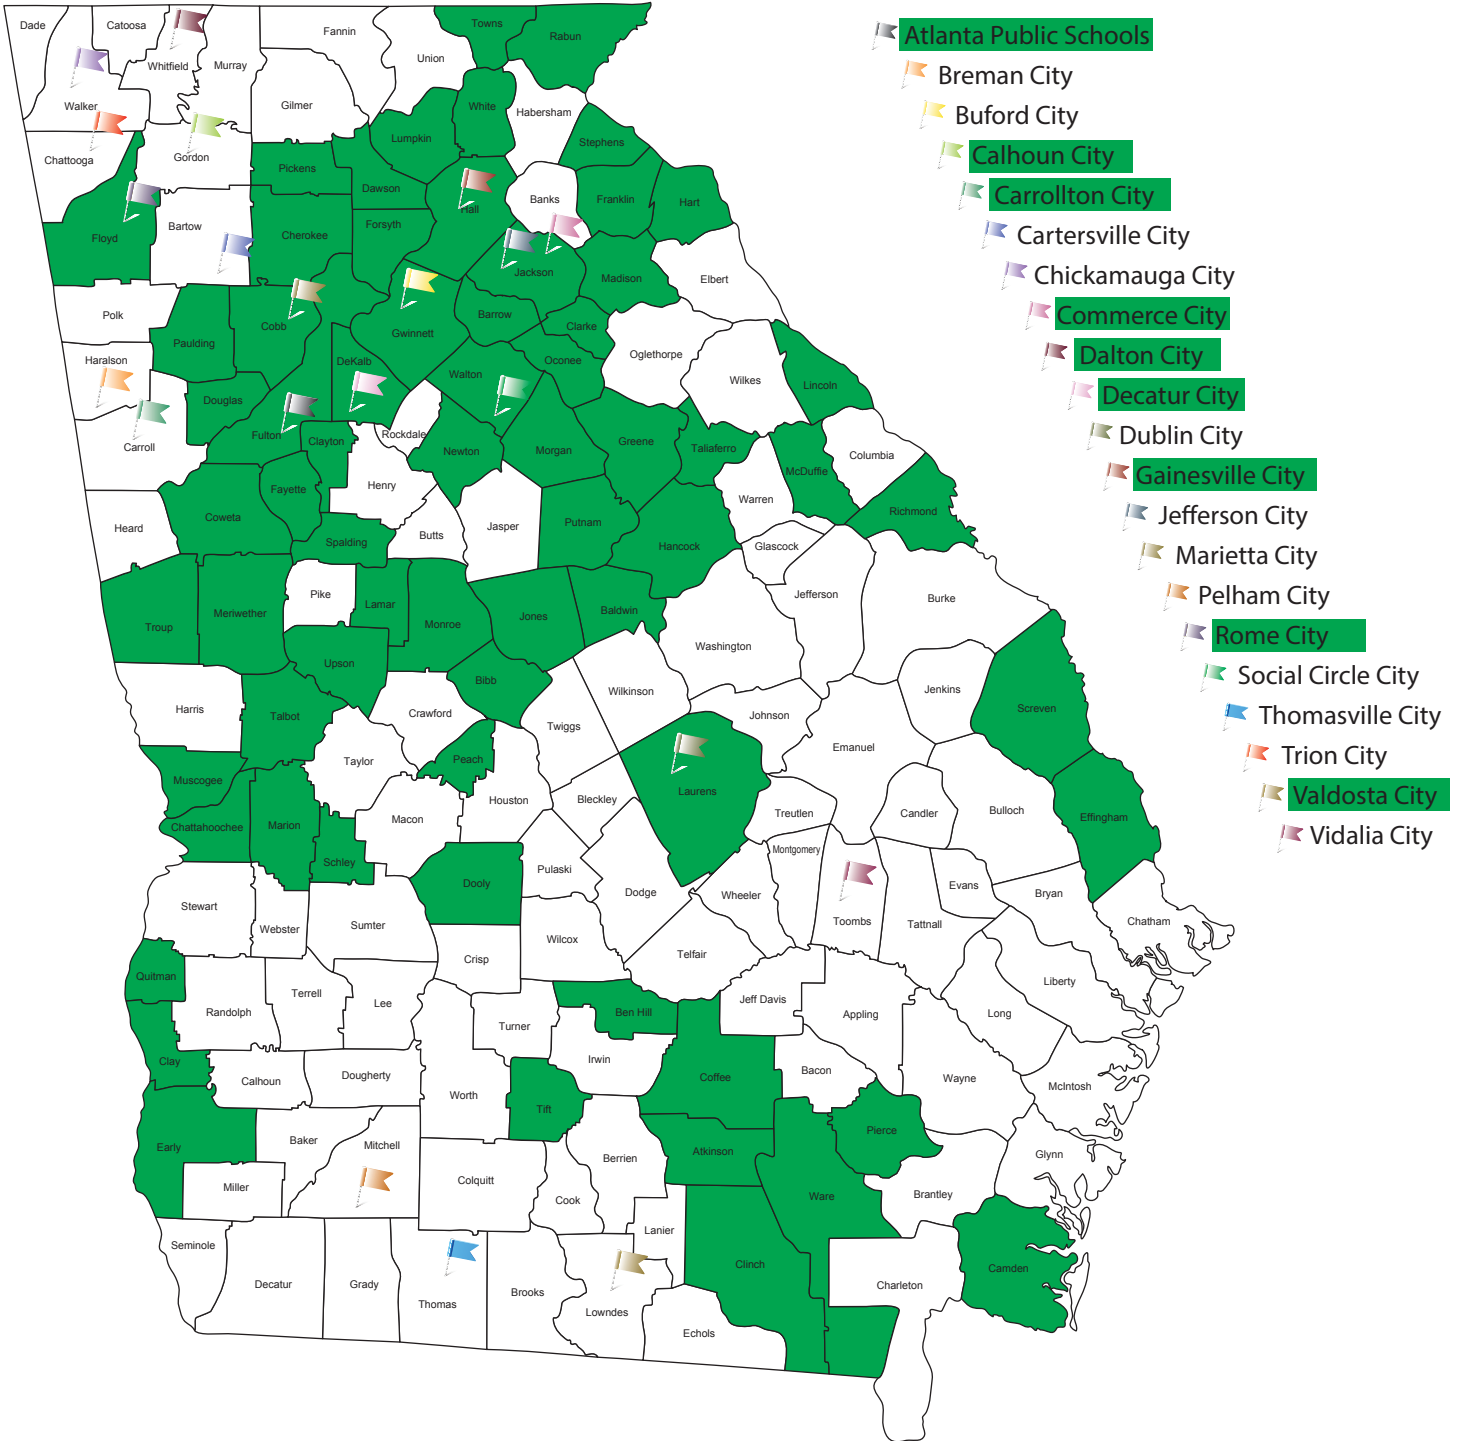

2017 Georgia A4LE, Inc. Summer Conference Participation (at the Lodge and Spa at Callaway Gardens)