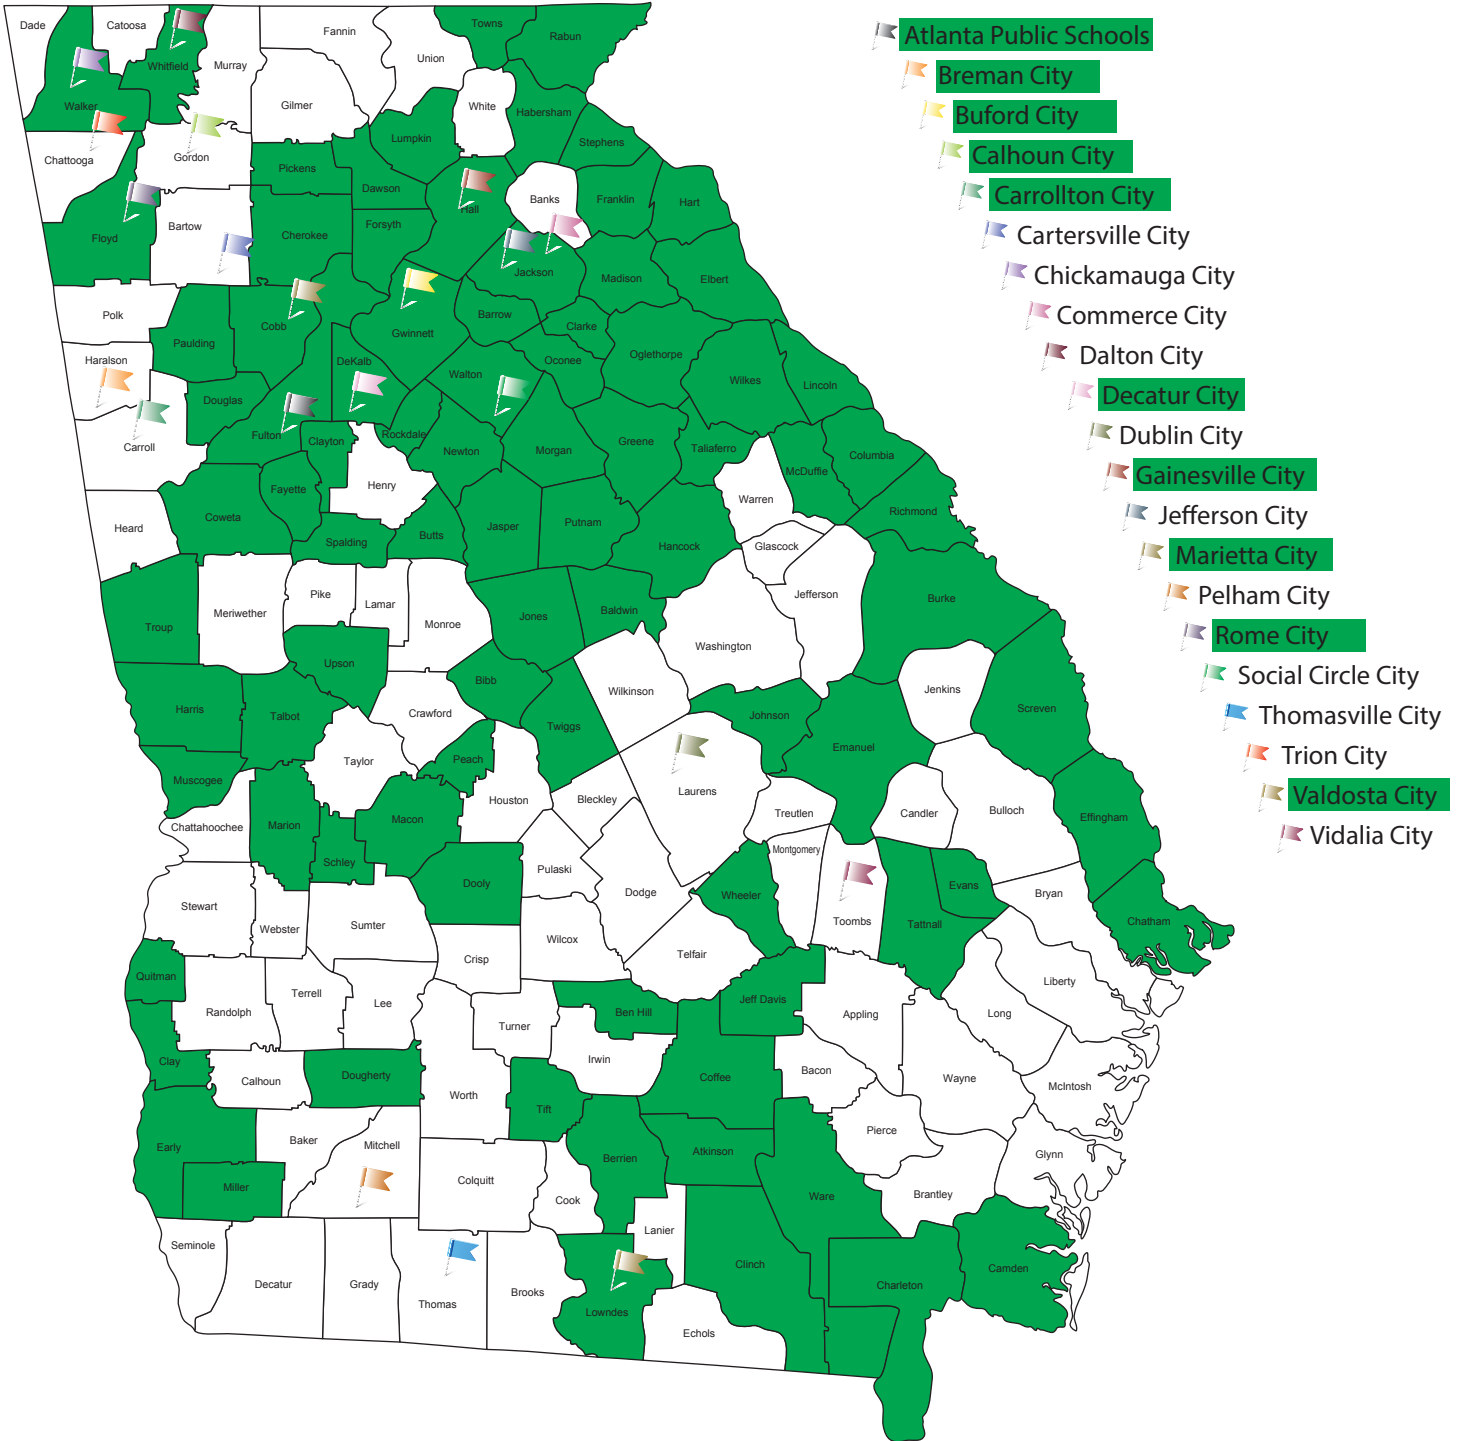

2019 Georgia & SE Region A4LE, Inc. Summer Conference Participation at Jekyll Island, GA