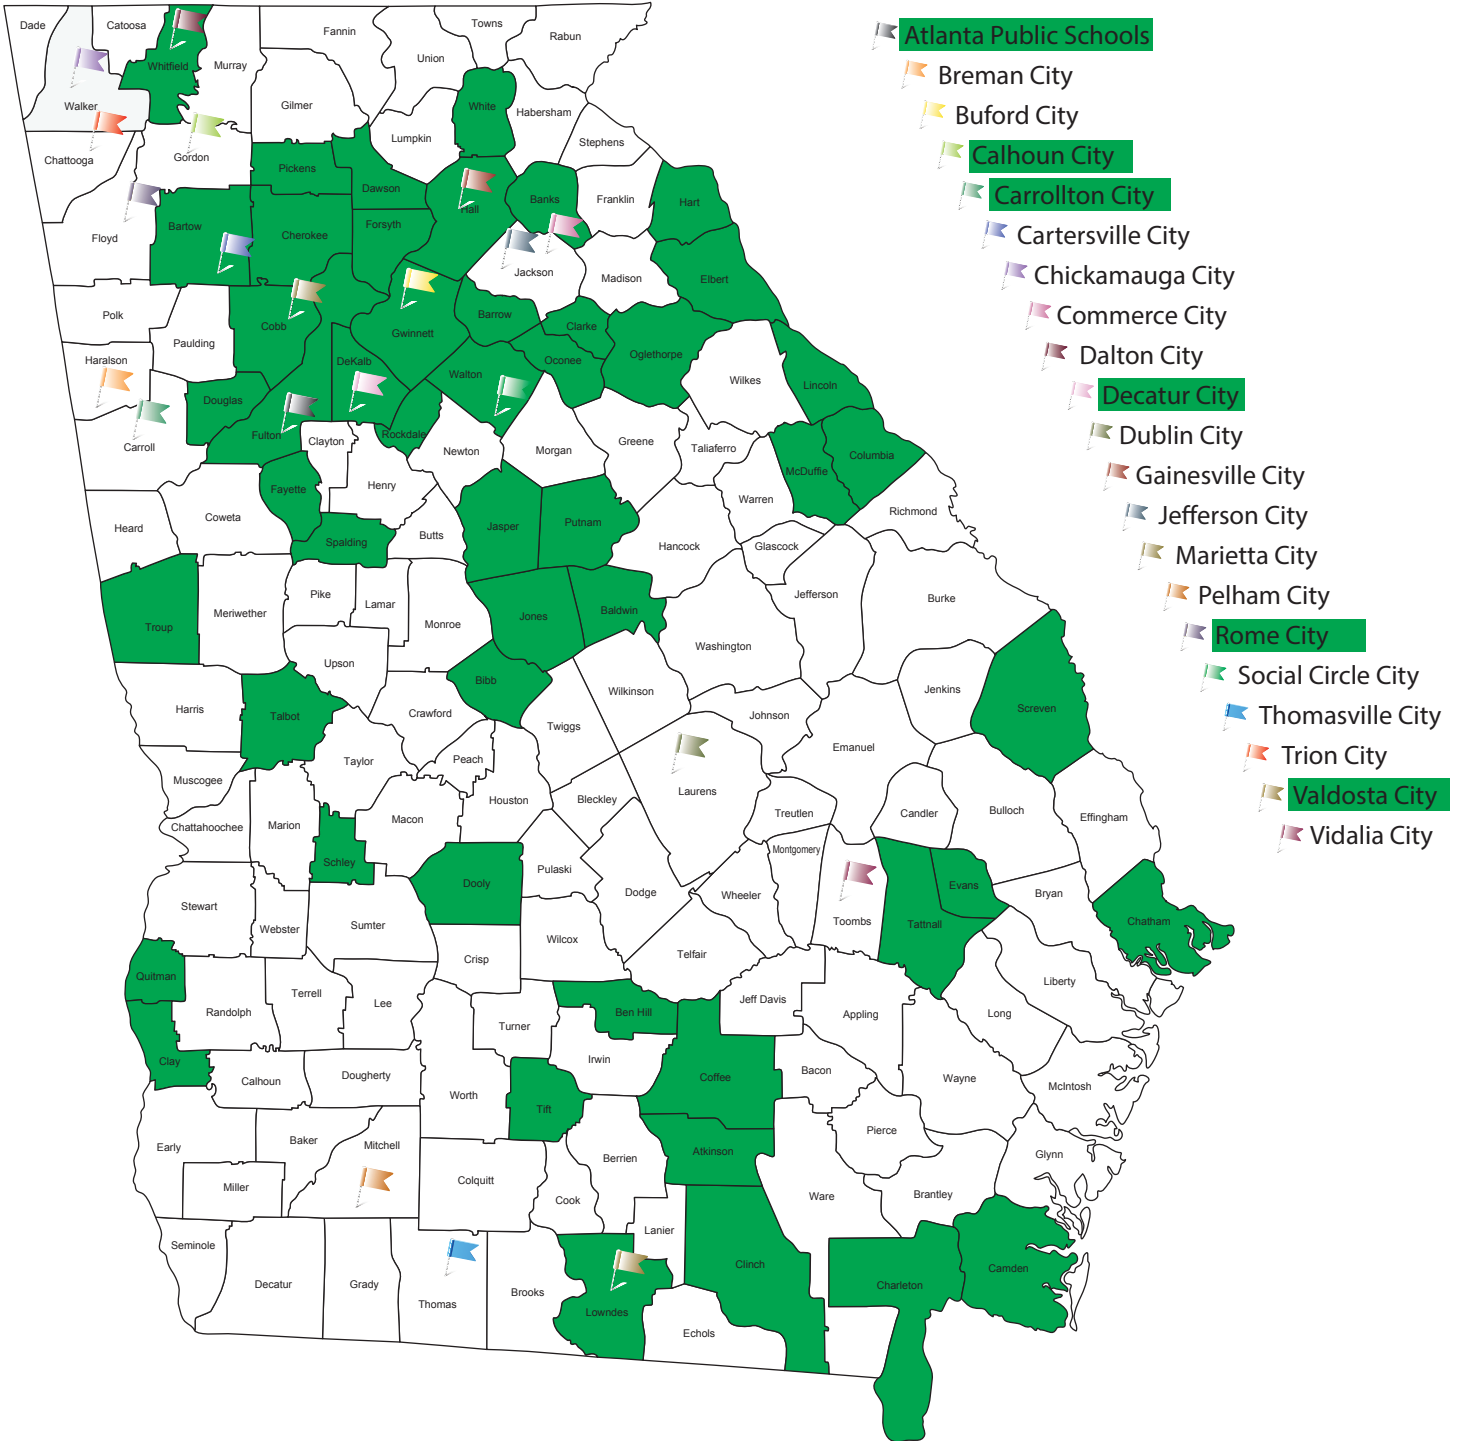

2021 Georgia A4LE Summer Conference Participation Jekyll Island, GA