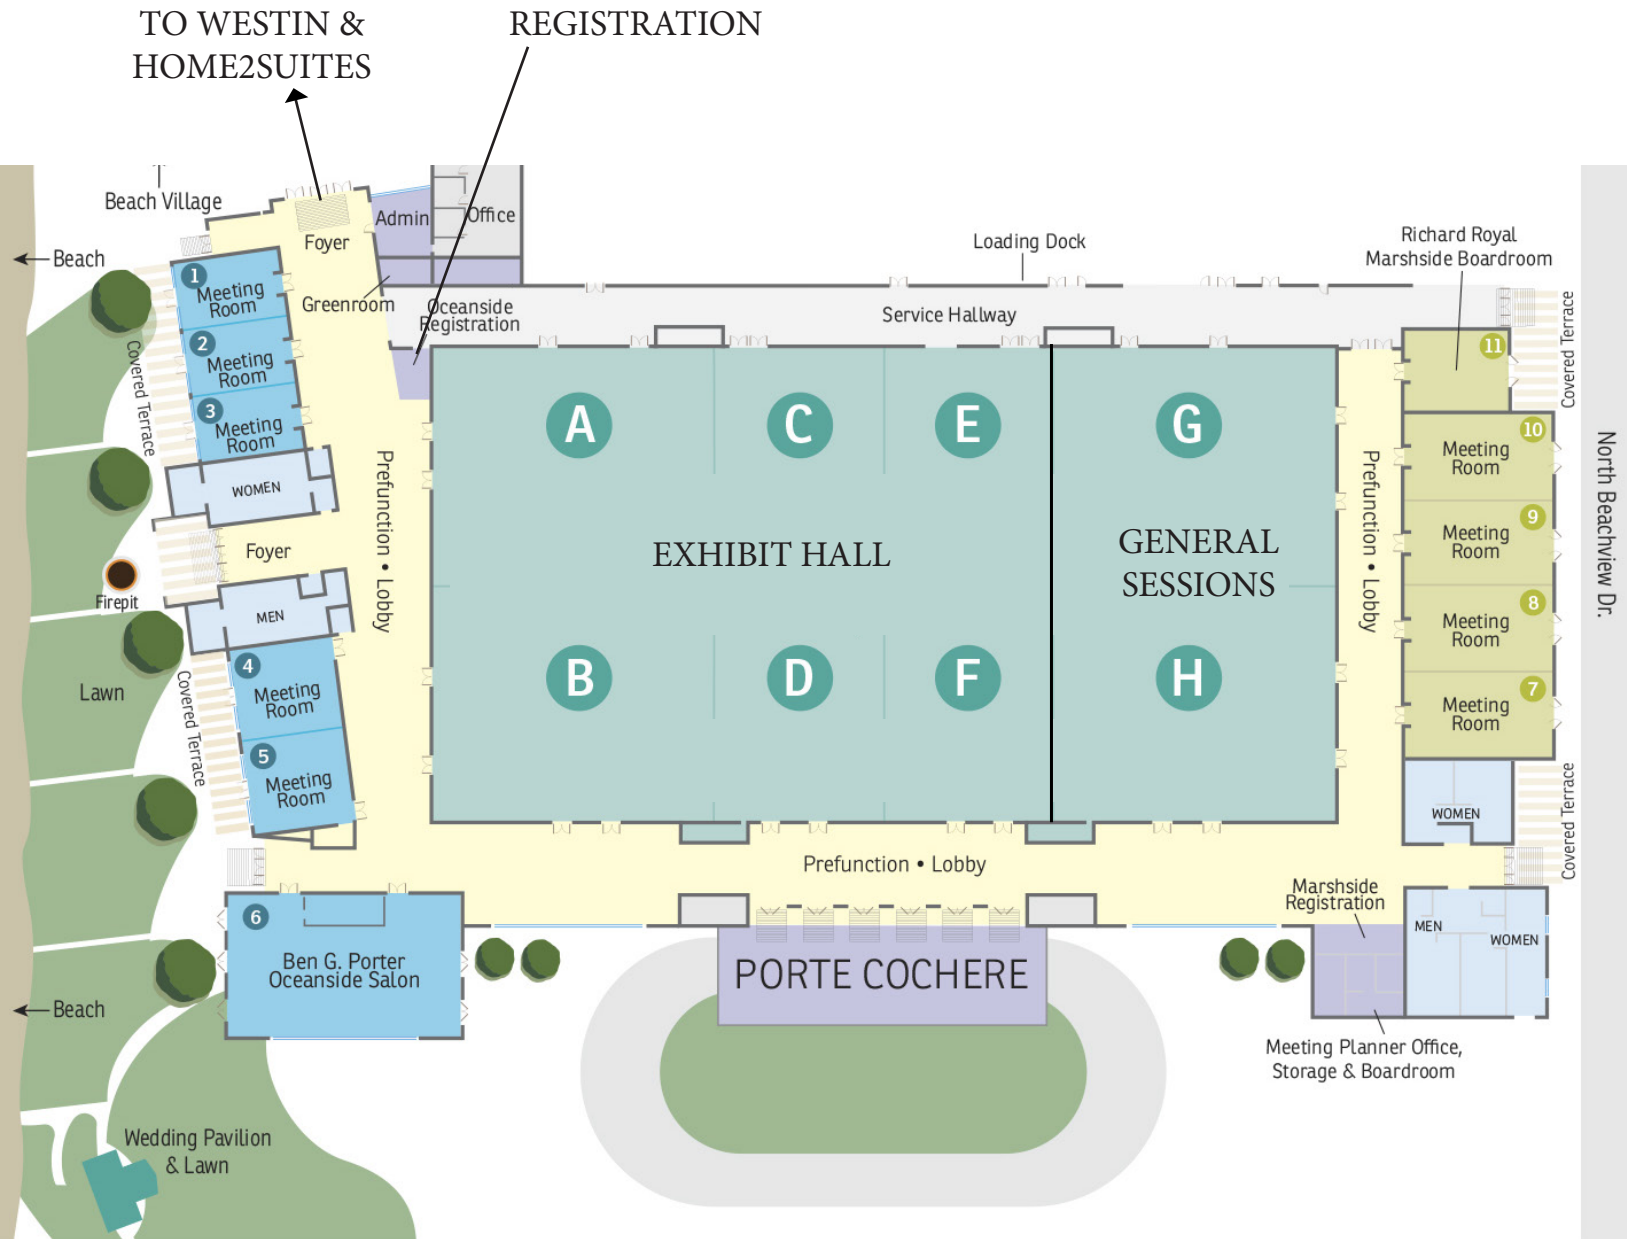

Convention Center